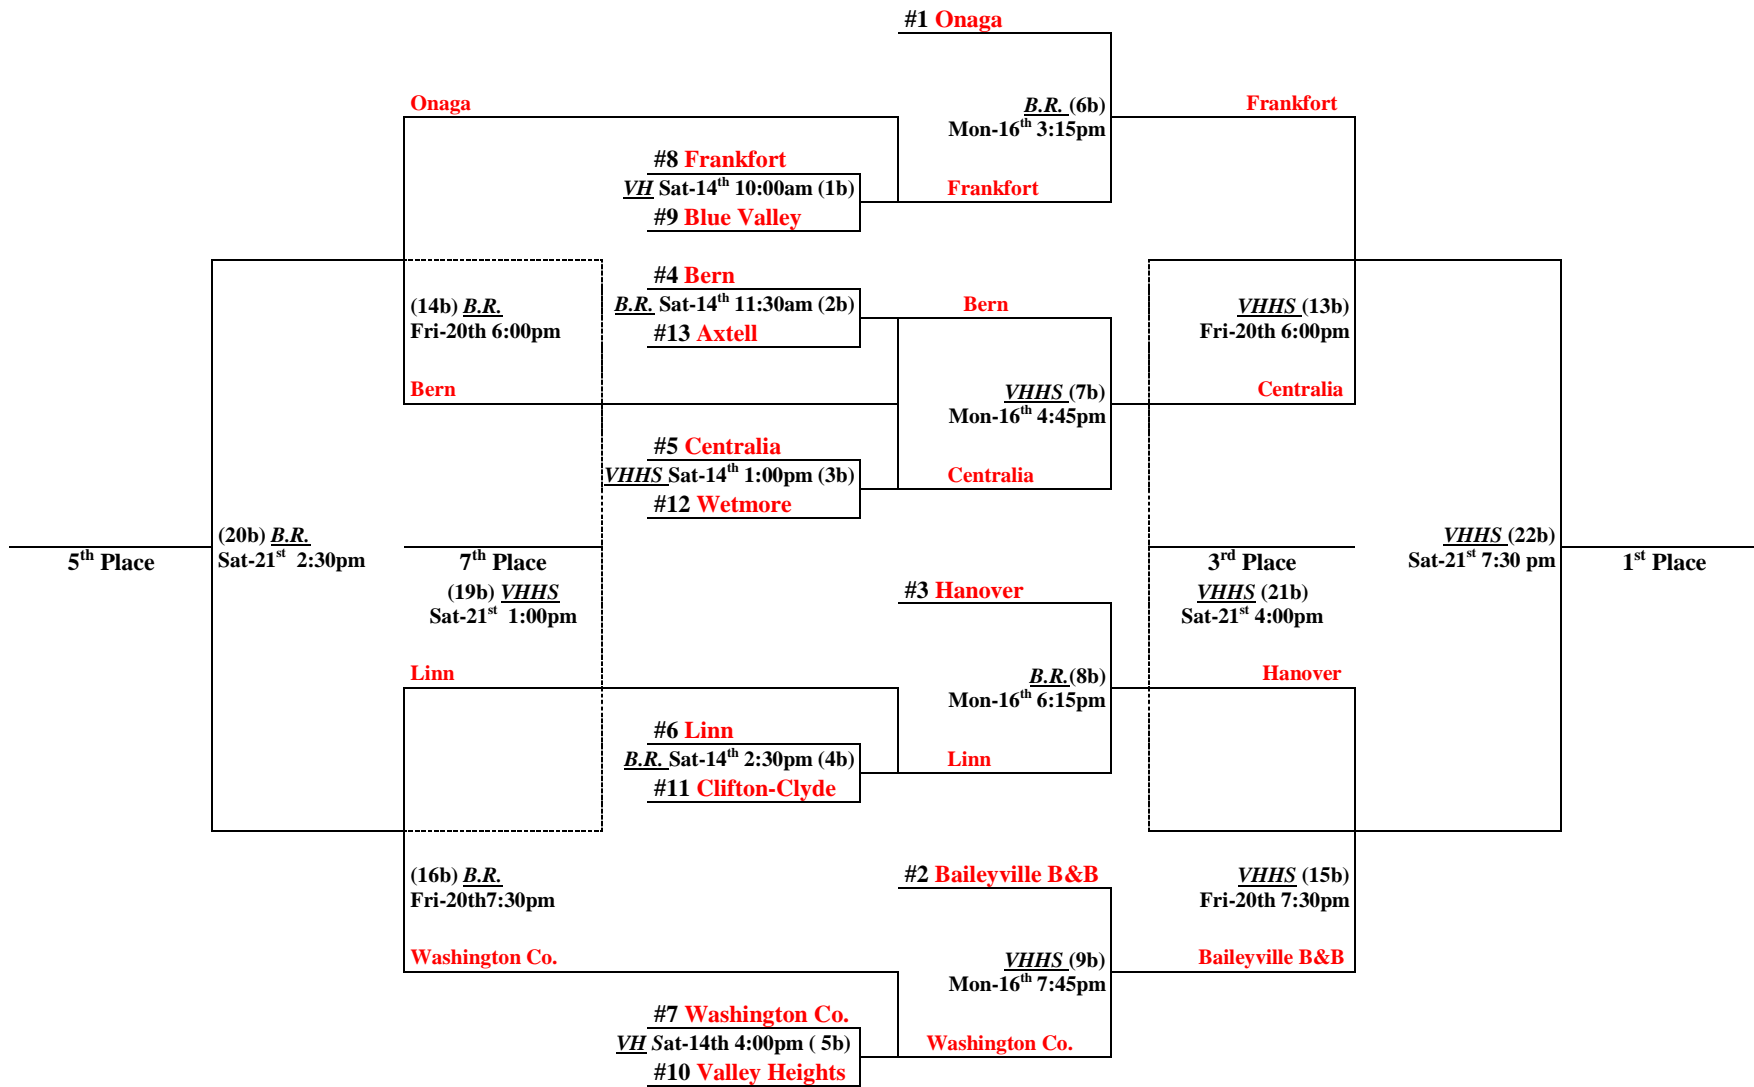

2012 TWIN VALLEY LEAGUE BASKETBALL TOURNAMENT (Boys)

CONSOLATION GAMES

(10b) Blue Valley-52 vs Axtell-55 Tues-17th VH

(11b) Clifton Clyde-41 vs Valley Heights-37 Tues-17th B.R.

(12b) Axtell vs Wetmore Fri-20th 4:30pm VH

(17b) Blue Valley vs Valley Heights Sat-21st 10:00am VHHS

(18b) Wetmore vs Clifton Clyde Sat-21st 11:30am B.R.